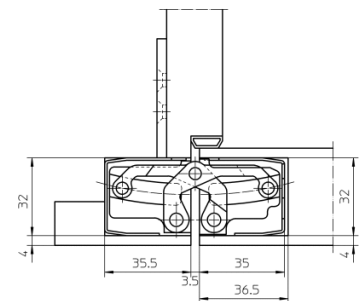

SIMONSWERK

TECTUS®

TE 640 3D

for unrebated high performance heavy-duty doors

hinge up to 200 kg

Items (DIN direction: DIN right and left hand applicable)

finish(es)	polished brassed
Packing unit	Pack of 2
Item number	5 400582 0 03002
finish(es)	polished nickelled
Packing unit	Pack of 2
Item number	5 400582 0 03802
finish(es)	powder coated
Packing unit	EUR pallet
Item number	5 400582 0 07975
finish(es)	F1 powder coated
Packing unit	Pack of 2
Item number	5 400582 0 12402
finish(es)	F2 powder coated
Packing unit	Pack of 2
Item number	5 400582 0 12502
finish(es)	stainless steel look
Packing unit	Pack of 2
Item number	5 400582 0 12602

casing frame