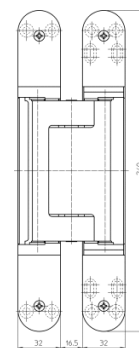

SIMONSWERK

TECTUS®

TE 640 3D

for unrebated high performance heavy-duty doors

hinge up to 200 kg

Technical Details

| | |
|---------------------|----------------|
| Load capacity | 200,0 kg |
| Length (door/frame) | 240,0/240,0 mm |
| Width (door/frame) | 32,0/32,0 mm |
| Cutter diameter | 24,0 mm |

Descriptive Text

SIMONSWERK TECTUS TE 640 3D Hinge Completely concealed for unrebated, heavy-duty doors with timber, steel and aluminium frames. UL-certified, with comfortable 3D adjustment, load capacity 200 kg, opening angle up to 180°, overall length 240 mm, right hand and left hand applicable, maintenance-free slide bearings, three-dimensionally adjustable: side +/- 3 mm, height +/- 3 mm, compression +/- 1 mm. Finish ...

Note

Finger protection due to a small gap between door and frame

Functional areas

soundproof, burglar resistance und Fire resistance, Smoke resistance

Quality Marks

Combination

| | | |
|----------|--------------|----------------|
| Receiver | casing frame | TE 640 3D FZ/1 |
| | steel frame | TE 640 3D SZ |

Installation aids

| | |
|-------------------------|--------|
| universal milling frame | |
| Template No. 5 250659 5 | step 1 |
| Template No. 5 250689 5 | step 2 |

front view

block frame

SIMONSWERK

TECTUS®