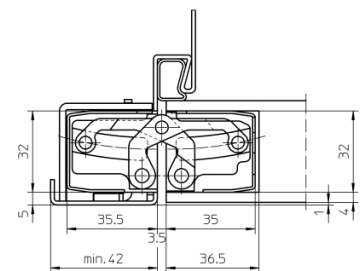

steel frame