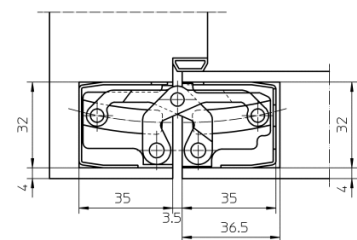

block frame